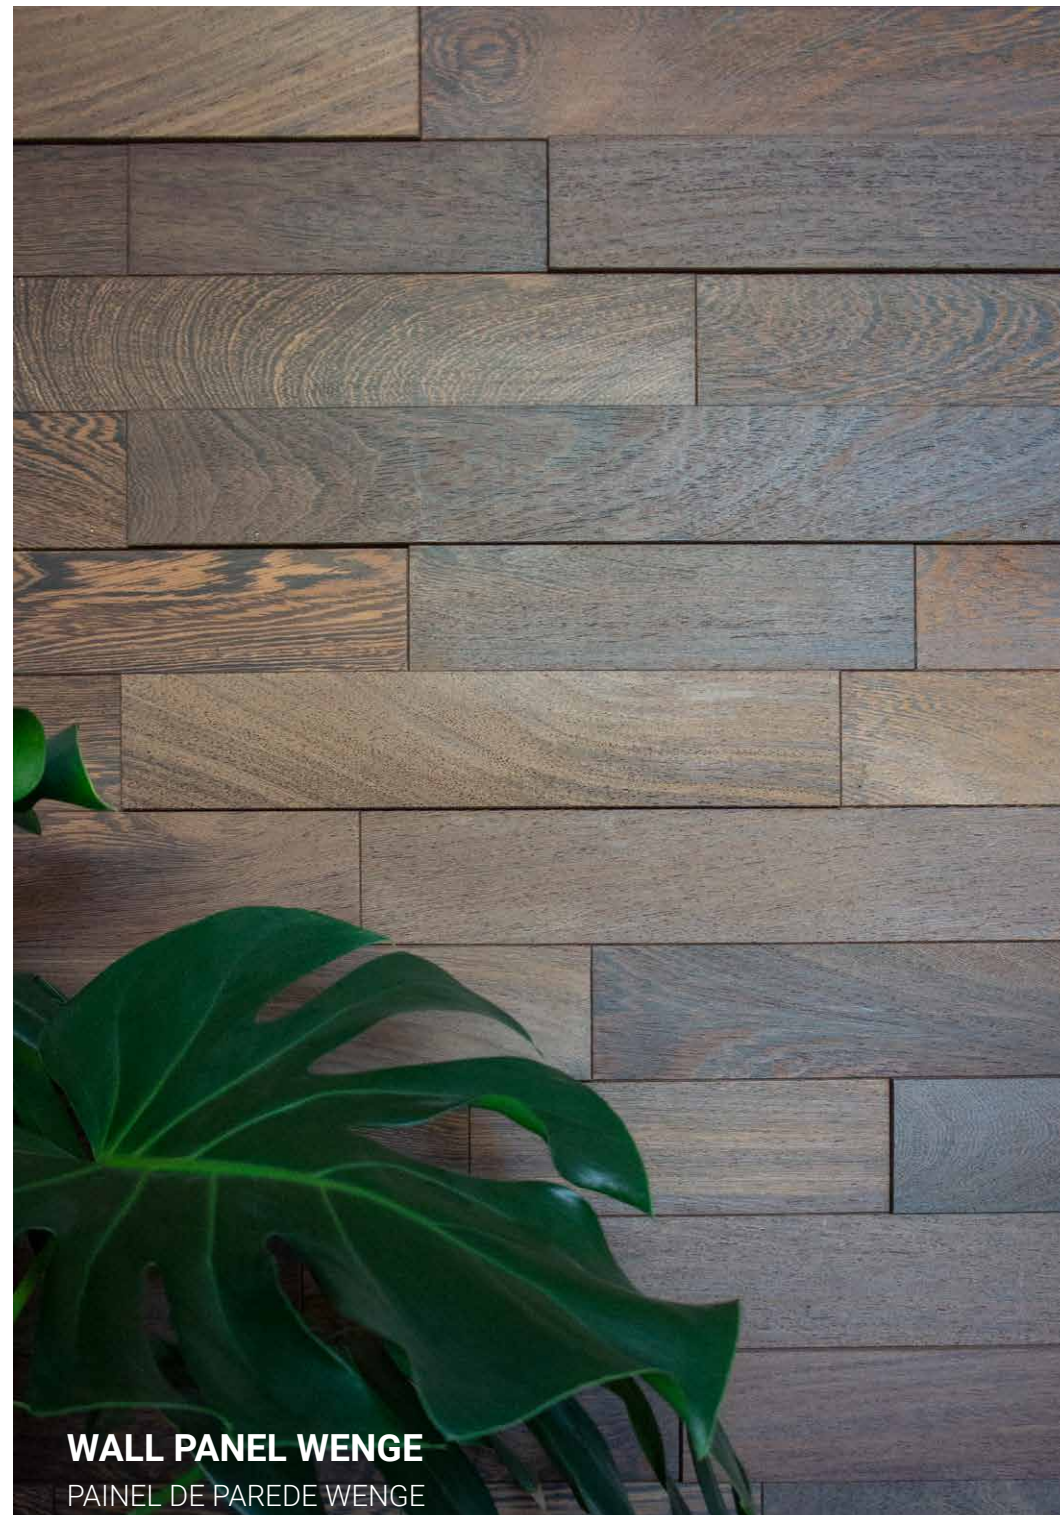

WALL PANEL WENGE
PAINEL DE PAREDE WENGE