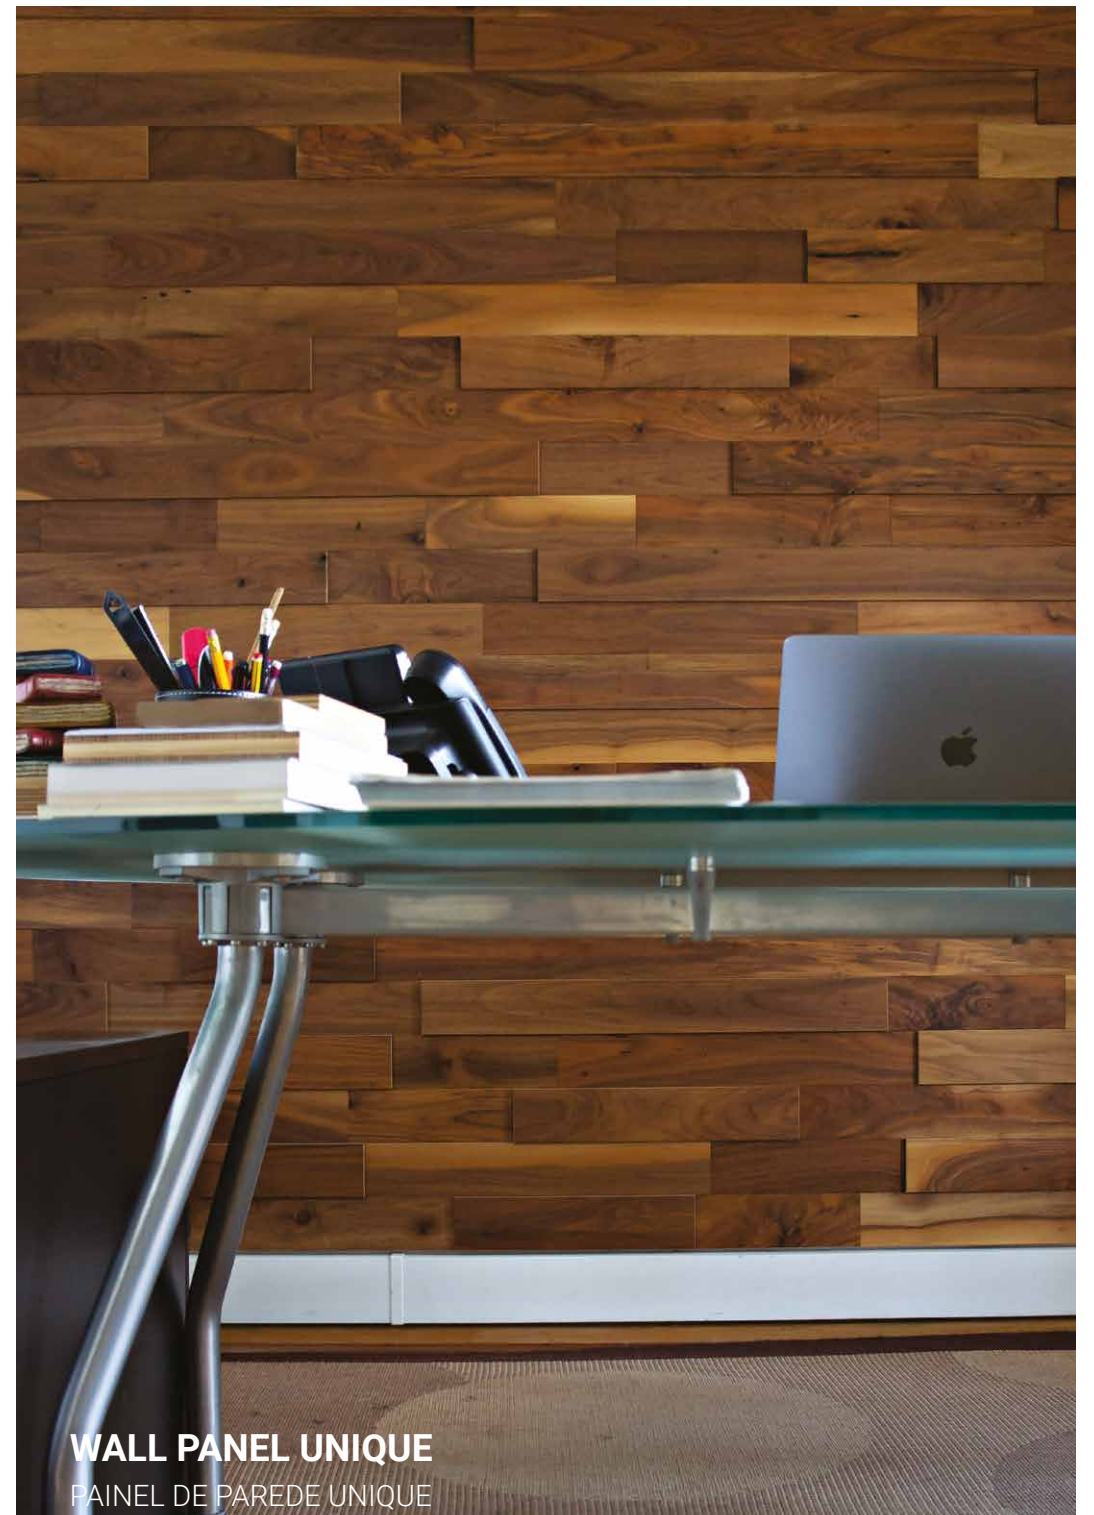

WALL PANEL UNIQUE
PAINEL DE PAREDE UNIQUE