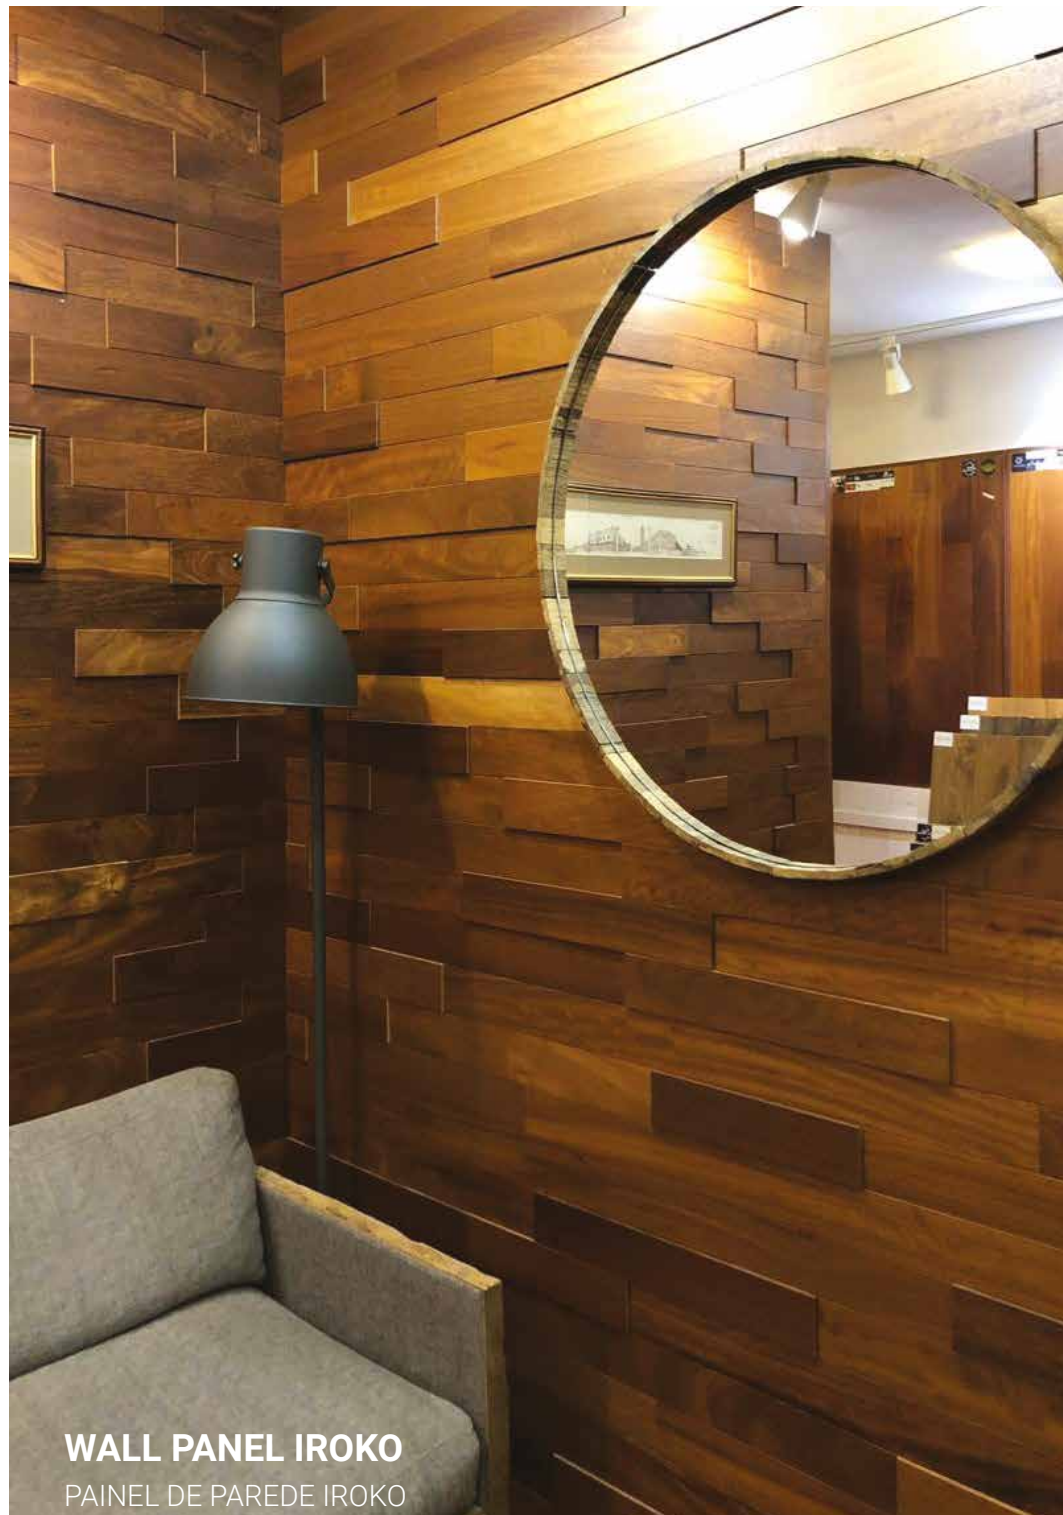

WALL PANEL IROKO
PAINEL DE PAREDE IROKO